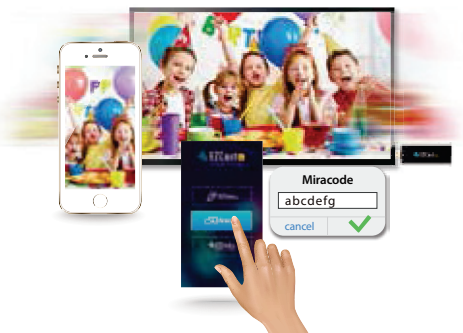

Extend your vision

EZCast Pro Box

B02

Dual WiFi

Integrate dual WiFi to support 2.4Ghz 802.11n and 5Ghz 802.11ac for the best performance.

USB device support

New AirDisk function to support USB mass storage and HID devices back control.

USB Disk Support (AirDisk)

Air Disk allows users to playback video, music and document in external USB disk.

Internet Access Control

Administrator can control the internet access through Pro Box.

Air Control

Air Control through RS232 interface allows users to remote access external devices, such as projectors.

Direct Link (Miracode)

Easy&Quick to link to device without searching form devie list or IP.

Powerful EZCast Pro App

Multimedia Support

Not only Photo and Music but also support up to 1080p Video decode capability.

Office Viewer

Document decoder support presentation through WiFi, and users can use Sktech tool to edit content.