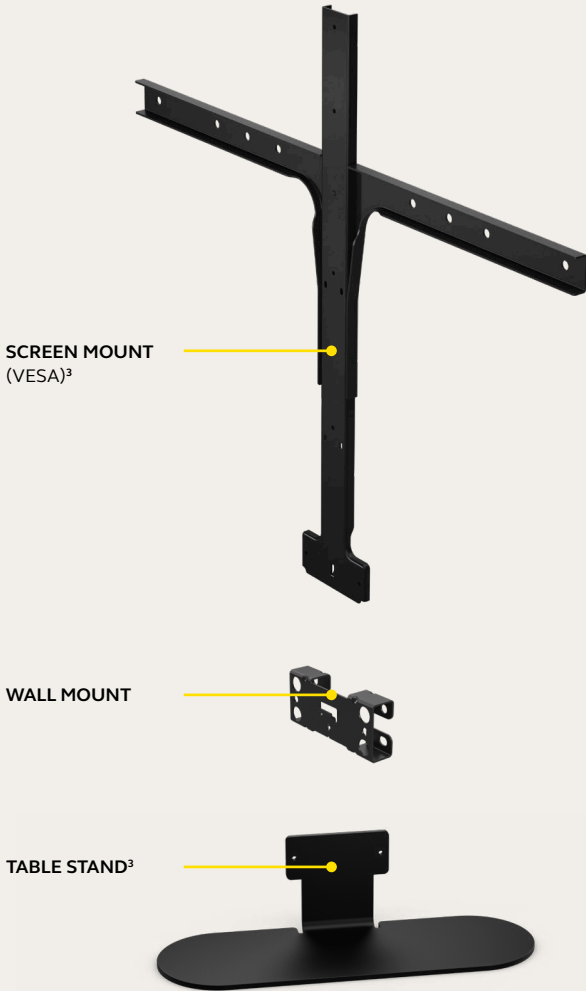

Dual-Stream Whiteboard

Seamlessly brings your whiteboard content to life, displaying both whiteboard content and in-room participants simultaneously.

¹Source: Jabra's Hybrid Ways of Working Global Report, 2022

²Choose between Dynamic Composition, Intelligent Zoom, and Virtual Director via Jabra Direct and Jabra Xpress

SET UP, CONNECT, AND GO

Easy installation

Whichever way you look at it, **PanaCast 50** couldn't be easier to install, with three different options to suit every room setup. Choose from Wall Mount, Table Stand and Screen Mount (VESA)³, with clear, easy to follow instructions.