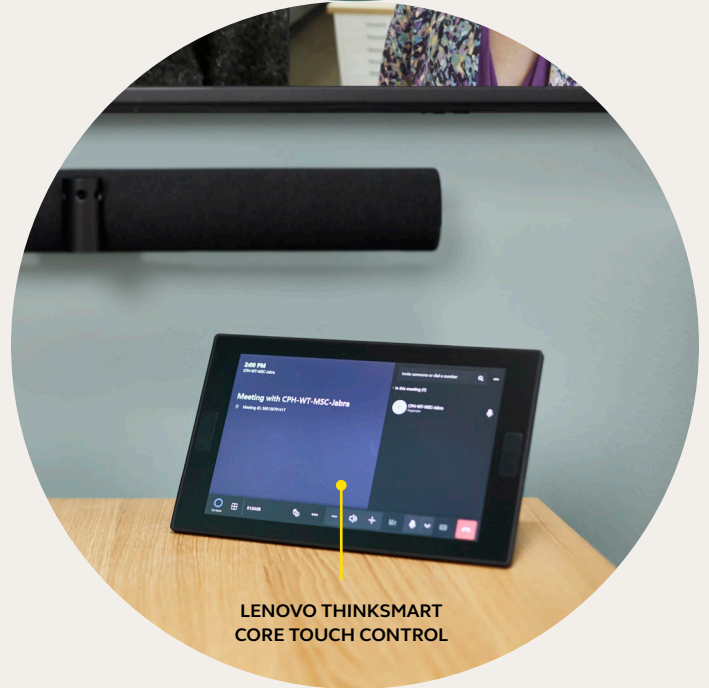

²Choose between Dynamic Composition, Intelligent Zoom, and Virtual Director via Jabra Direct and Jabra Xpress

SET UP, CONNECT, AND GO

Easy installation

Whichever way you look at it, **PanaCast 50** couldn't be easier to install, with three different options to suit every room setup. Choose from Wall Mount, Table Stand and Screen Mount (VESA)³, with clear, easy to follow instructions.

Simple setup. Instant meetings

PanaCast 50 is plug-and-play, so from the very first time you set it up, to its day-to-day use, it couldn't be easier to manage. We're all about keeping collaboration simple, which is why **PanaCast 50** works in two separate ways:

As a stand alone
Bring Your Own Device
(BYOD) peripheral

As a Room System
with **Lenovo**
ThinkSmart Core

Built to work the way you do.

LENOVO THINKSMART
CORE TOUCH CONTROL

	FEATURES	BENEFITS
Video	180° field of view	Wall-to-wall natural view without distortion
	Panoramic-4K quality	Everyone looks sharp and in focus
	Virtual Director	Detecting active speakers and framing accordingly for dynamic and engaging meetings
	Dynamic Composition	Close up view of up to 4 participants
Audio	Microphones	8 beamforming microphones for crystal clear conversations
	Speakers	4 speakers in vibration-free, stereo setup for high-definition audio
Ease of use	Whiteboard sharing	Captures anything you write on a whiteboard in real-time, enhancing readability
	Room Usage Insights	Visual dashboard data enables you to analyze meeting history and reconfigure office spaces accordingly
	Plug-and-play connectivity	Instant collaboration
Compatibility	Certified for use with Microsoft Teams Rooms, Zoom, Zoom Rooms and optimized for all leading UC platforms. For compatibility information go to jabra.com	