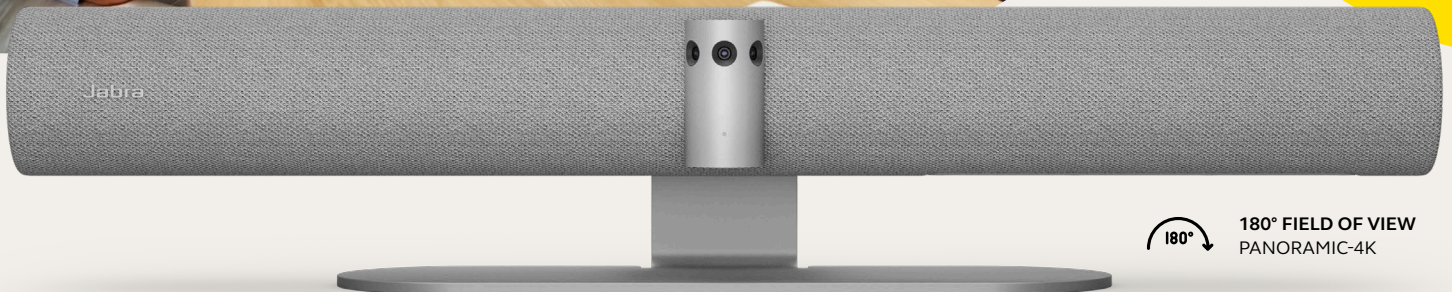

PANACAST 50

The video bar. Reinvented.

180° 180° FIELD OF VIEW PANORAMIC-4K

Gone are the days of struggling to see who exactly is in the meeting room, let alone who is talking. **Our Intelligent Meeting Room Experience** suite of features brings remote participants right into the meeting room. Using AI-enabled video and audio streams, **PanaCast 50** delivers a more natural collaboration experience. And with our proprietary intelligent algorithms, the tone and nuances of the meeting are captured to keep hybrid teams connected and engaged from anywhere.

SHARE YOUR WHITEBOARD WITH THE WORLD

Because 80% of all meetings are either fully virtual or hybrid¹, we've reinvented the whiteboard. With our innovative whiteboard streaming feature, our 180° field of view allows you to share your whiteboard content in real time, even if it's angled sharply away from the camera. Our intelligent software automatically corrects the perspective to ensure the best view, while enhancing the image in real time, reducing shine, gloss, and shadows, and enhancing color and contrast of marker strokes. Dual video streams allow you to display both the whiteboard, and those present in the meeting at the same time. And unlike other brands, the feature is built in without requiring a separate content camera to be installed in the room. **Welcome to the meeting room.**

Dual-Stream Whiteboard

Seamlessly brings your whiteboard content to life, displaying both whiteboard content and in-room participants simultaneously.

¹Source: Jabra's Hybrid Ways of Working Global Report, 2022