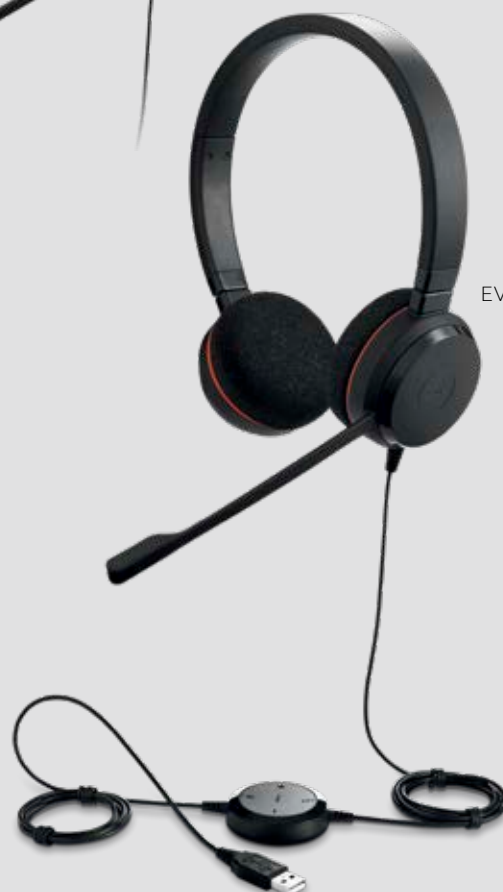

Clearer conversation for greater efficiency

Entry-level professional headset with easy call management and great sound for calls and music.

Manage calls easily

Get easy access to the most used functions, like volume and mute. You can also answer and end calls quickly and easily, directly from the control unit.

Flexible plug-and-play connectivity

Works straight out of the box. Installation is as easy as simply plugging it in to the USB port on your computer. Choose between USB-A and USB-C variants

All day comfort (Evolve 20SE)

Built for style and comfort with soft leatherette ear cushions. Adjustable headband lets you find the perfect fit.

EVOLVE 20 SE

EVOLVE 20

Connects to*:

* Device dependent

HOW TO CONNECT

Plug the Evolve20/20SE into a USB port on your computer. Choose between USB-A and USB-C variants

Plug the Evolve20/20SE into a USB-A or USB-C port on your mobile devices*

HOW TO USE – CALL MANAGEMENT

FEATURES		BENEFITS
Connectivity	USB-A or USB-C connectivity Certifications	Plug-and-play connectivity to your computer or mobile device* via USB-A or USB-C** Leading UC vendors and Microsoft Teams**
Audio	Microphone Software integration Speakers	Noise-cancelling microphone eliminates background noise Additional features available via Jabra Xpress and Jabra Direct Powerful 28mm speakers deliver richer sound for a more immersive audio experience
Ease of use	Call management All day comfort	Answer/reject calls; increase/decrease speaker volume; mute Foam or leatherette ear cushions** and an on-ear wearing style for all-day comfort
Variants	UC and MS variants Wearing styles	Choose from UC or MS Teams variants Available in stereo and mono variants
Compatibility	Leading UC vendors and Microsoft teams**	  