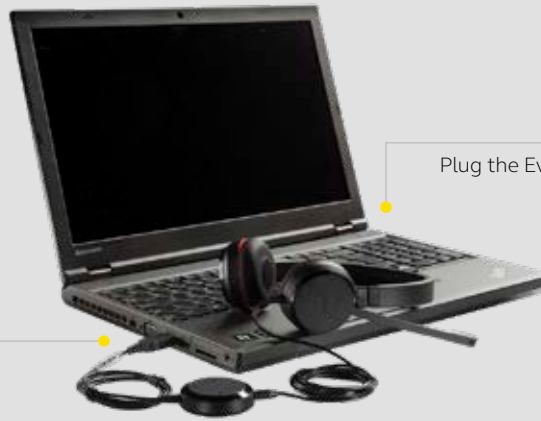

Clearer conversation for greater efficiency

Entry-level professional headset with easy call management and great sound for calls and music.

Manage calls easily

Get easy access to the most used functions, like volume and mute. You can also answer and end calls quickly and easily, directly from the control unit.

Flexible plug-and-play connectivity

Works straight out of the box. Installation is as easy as simply plugging it in to the USB port on your computer. Choose between USB-A and USB-C variants

All day comfort (Evolve 20SE)

Built for style and comfort with soft leatherette ear cushions. Adjustable headband lets you find the perfect fit.

EVOLVE 20 SE

EVOLVE 20

Connects to*:

* Device dependent

HOW TO CONNECT

Plug the Evolve20/20SE into a USB port on your computer. Choose between USB-A and USB-C variants

Plug the Evolve20/20SE into a USB-A or USB-C port on your mobile devices*

HOW TO USE – CALL MANAGEMENT

FEATURES		BENEFITS
Connectivity	USB-A or USB-C connectivity Certifications	Plug-and-play connectivity to your computer or mobile device* via USB-A or USB-C** Leading UC vendors and Microsoft Teams**
Audio	Microphone Software integration Speakers	Noise-cancelling microphone eliminates background noise Additional features available via Jabra Xpress and Jabra Direct Powerful 28mm speakers deliver richer sound for a more immersive audio experience
Ease of use	Call management All day comfort	Answer/reject calls; increase/decrease speaker volume; mute Foam or leatherette ear cushions** and an on-ear wearing style for all-day comfort
Variants	UC and MS variants Wearing styles	Choose from UC or MS Teams variants Available in stereo and mono variants
Compatibility	Leading UC vendors and Microsoft teams**	  