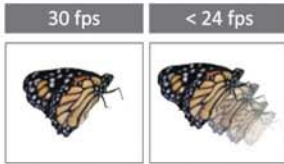

Extremely Smooth Dynamic Image

With 30 fps capture every tiny movement during playback without delays. Even flapping insect wings can be clearly observed in great detail.